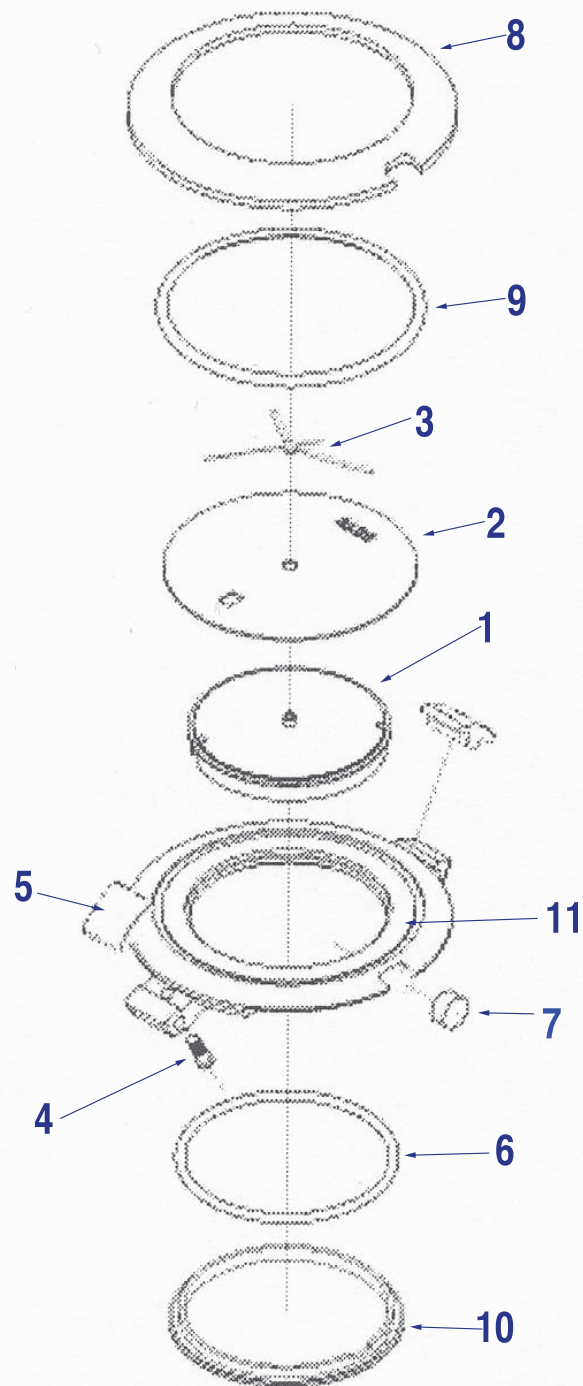

Reference:  
04.129.3575.4.004

### Kit

→ 90.0026 Kit for waterproofness

### Components

→	03.129.702	1	Movement
→	05.4075.015	2	Dial La Coupole L, black
→	06.1465	3	Hands COUPOLE, L, yellow
→	40.1017	4	Screw ø 1.80 x S1.20 x Lt 4.15
→	40.1114	5	Decor Coupole 129 3575 4
→	47.4045	6	Back seal 20,5 X 0,60 O'ring
→	48.607.15	7	Crown yellow, Coupole L, 3575
→	55.1009.01	8	Crystal met. La Coupole L, black
→	81.0080	9	Crystal gasket PB 60 sh
→	82.129.3575.4	10	Case back
→	83.0013	11	Case middle part Coupole 129.4075.4